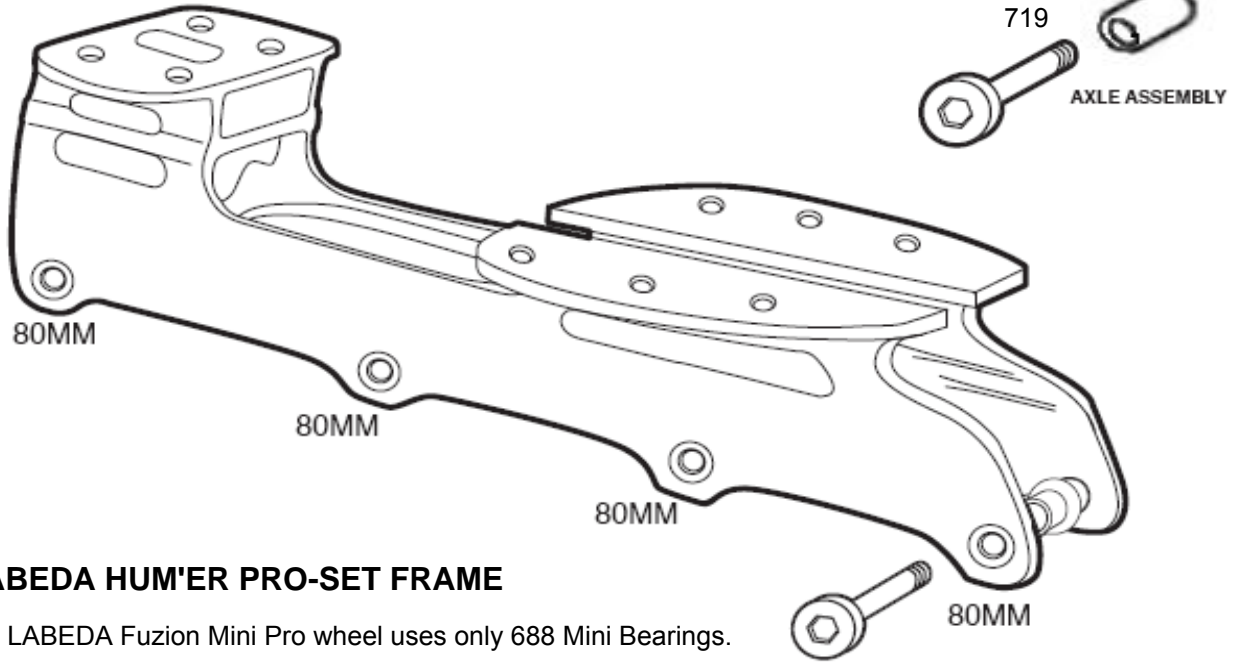

CODE CARBON MODEL# 98BL (Sizes 4-13)

Size 4 all 72mm Wheels
 Sizes 5-6 all 76mm Wheels
 Sizes 7-13 all 80mm Wheels

LABEDA HUM'ER PRO-SET FRAME

The LABEDA Fuzion Mini Pro wheel uses only 688 Mini Bearings.

TOUR HOCKEY • P.O. BOX 930 • LITCHFIELD, IL 62056 • FAX (217) 324-2213

WARRANTY: 120 days from purchase date. Defective parts must be returned to TOUR, along with original sales receipt, TOUR HOCKEY reserves the right to repair or replace defective parts. Due to the nature of the sport, bent frames are not considered to be defective.