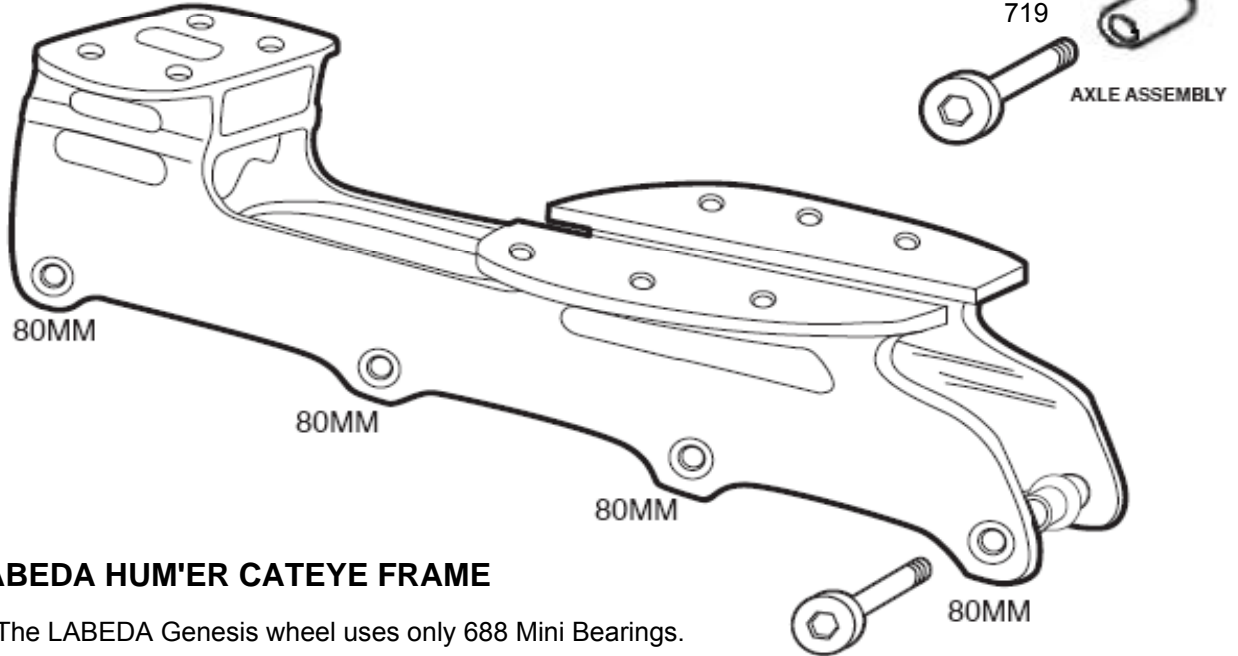

CODE 1 MODEL# 97BLJ (Size 5)
CODE 1 MODEL# 97BL (Sizes 6-13)
 Sizes 5-7 all 76mm Wheels
 Sizes 7.5 -13 all 80mm Wheels

LABEDA HUM'ER CATEYE FRAME

The LABEDA Genesis wheel uses only 688 Mini Bearings.

TOUR HOCKEY • P.O. BOX 930 • LITCHFIELD, IL 62056 • FAX (217) 324-2213

WARRANTY: 120 days from purchase date. Defective parts must be returned to TOUR, along with original sales receipt, TOUR HOCKEY reserves the right to repair or replace defective parts. Due to the nature of the sport, bent frames are not considered to be defective.

Part #	Description	Cost (ea)	Qty	Total
719	One Piece Axle	\$2.25		
727	Bearing Spacer	\$1.00		
T778	Tour Allen Wrench	\$2.00		
BH7679CY	76mm LABEDA Genesis Wheel	\$12.00		
BH8079CY	80mm LABEDA Genesis Wheel	\$12.00		
688B9	ABEC-9 Mini Bearing	\$3.00		