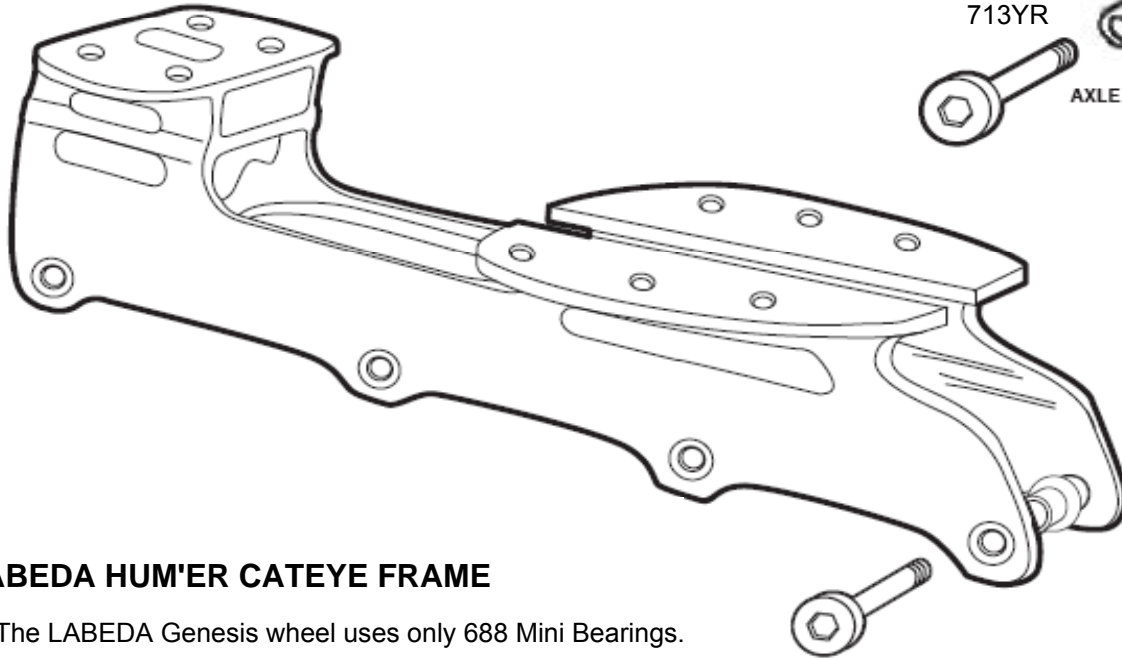

**CODE 1 MODEL# 97BLJ** (Sizes 3-4)

Sizes 3-4 all 72mm Wheels

**LABEDA HUM'ER CATEYE FRAME**

The LABEDA Genesis wheel uses only 688 Mini Bearings.

TOUR HOCKEY • P.O. BOX 930 • LITCHFIELD, IL 62056 • FAX (217) 324-2213

Part #	Description	Cost (ea)	Qty	Total
713YR	Female Axle	\$1.50		
714YR	Male Axle Screw	\$0.70		
727	Bearing Spacer	\$1.00		
T778	Tour Allen Wrench	\$2.00		
BH7279CY	72mm LABEDA Genesis Wheel	\$12.00		
688B9	ABEC-9 Mini Bearing	\$3.00		