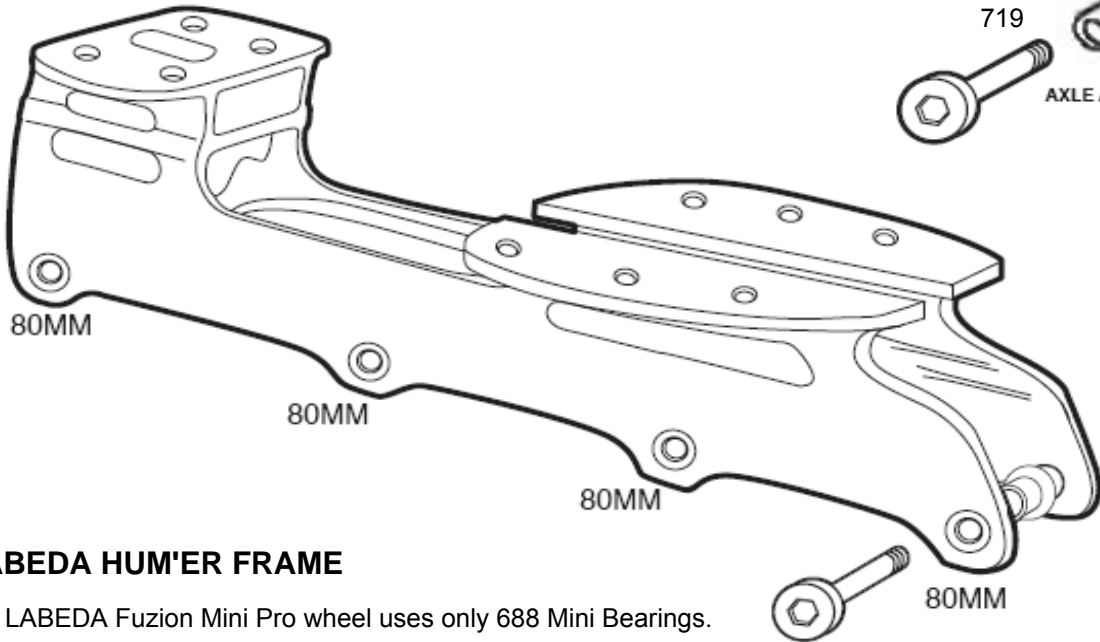

COBALT 9.9 MODEL# 89BL

Sizes 5-6 all 76mm Wheels
 Sizes 7-13 all 80mm Wheels

LABEDA HUM'ER FRAME

The LABEDA Fuzion Mini Pro wheel uses only 688 Mini Bearings.

WARRANTY: 120 days from date of purchase (USA only). Defective skates or parts should be returned freight prepaid to Tour Hockey. Call (217) 324-3001 ext. 121 for Return Authorization. Original receipt must accompany all returns, no copies will be accepted. Tour Hockey reserves the right to repair or replace if product is found to be defective. Repaired or replaced product will be shipped freight prepaid back to sender (USA only). Due to nature of the sport, bent hockey frames are not be considered defective.