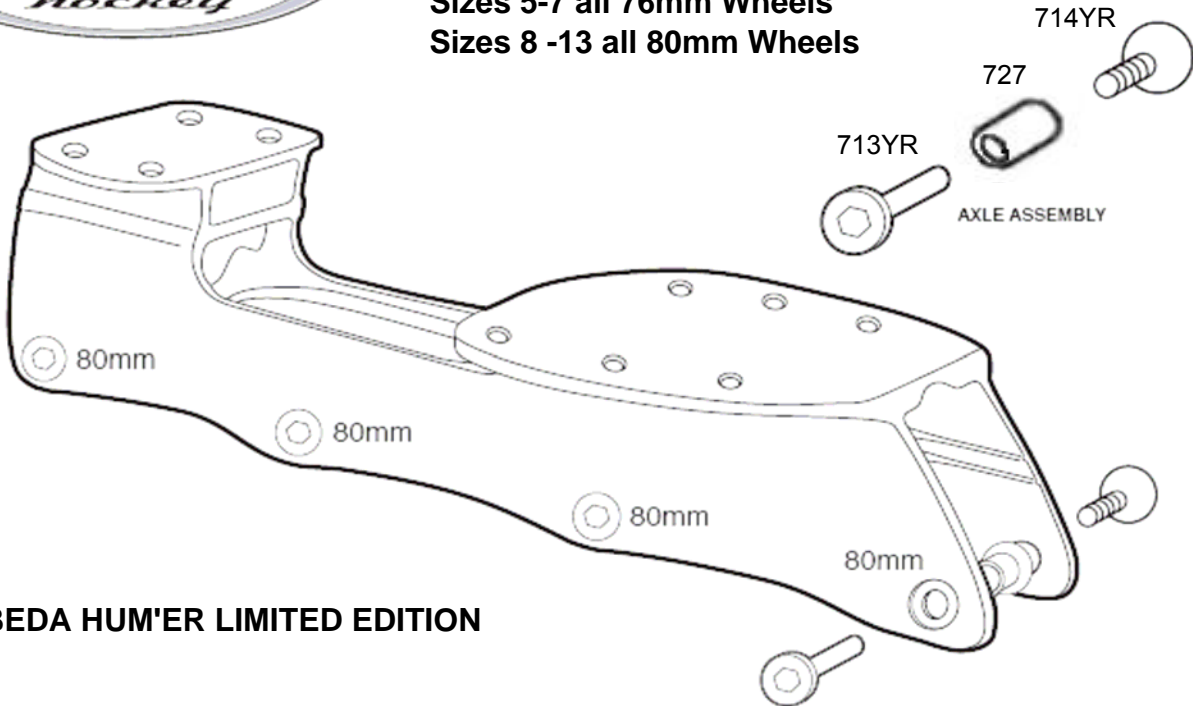

PATRIOT MODEL# 88TA

Sizes 5-7 all 76mm Wheels

Sizes 8 -13 all 80mm Wheels

LABEDA HUM'ER LIMITED EDITION

TOUR HOCKEY • P.O. BOX 930 • LITCHFIELD, IL 62056 • FAX (217) 324-2213

WARRANTY: 120 days from purchase date. Defective parts must be returned to TOUR, along with original sales receipt, TOUR HOCKEY reserves the right to repair or replace defective parts. Due to the nature of the sport, bent frames are not considered to be defective.

CODE RED MODEL# 88TA FRAME PARTS ORDER

Orders must be mailed or faxed to TOUR HOCKEY (NO PHONE ORDERS ACCEPTED)

TOUR HOCKEY * P.O. BOX 930 * LITCHFIELD, IL 62056 * FAX (217) 324-2213

We recommend that you check with your local dealer before ordering from TOUR.

Part #	Description	Cost (ea)	Qty	Total
713YR	Female Axle	\$1.50		
714YR	Male Axle Screw	\$0.70		
727	Bearing Spacer	\$1.00		
T778	Tour Allen Wrench	\$2.00		
BH7676BW	76mm LABEDA Millenium	\$10.00		
BH8076BW	80mm LABEDA Millenium	\$10.00		
608B9	ABEC-9 Bearings	\$3.00		