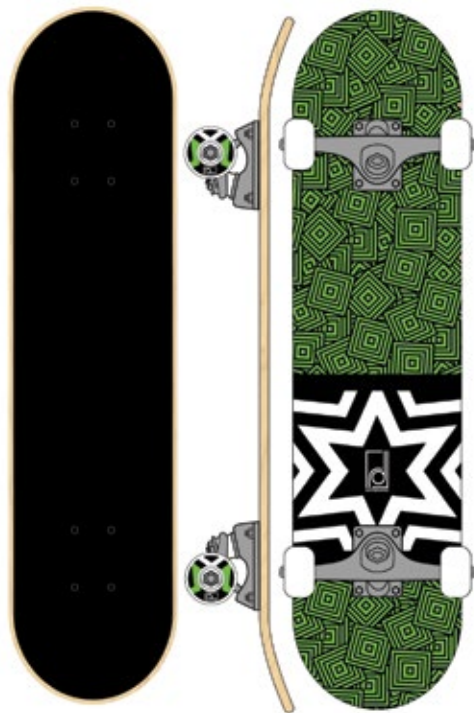

STREET 20 \ SKATEBOARDS

Experience the skating magic on our top quality skateboards that have tons of pop.

DECK 31" x 7.75" / 7 Ply Hard Rock Maple

TRUCKS 5" Aluminum

RISERS 4mm Angled

WHEEL 54mm Injected PU

BEARINGS Silver-5 Speed Rated

RDB21A
square